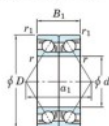

Deep groove ball bearing single row 7211-DB-FY-JTEKT - 7211-DB-FY-JTEKT

<https://www.123bearing.eu/bearing-housing/deep-groove-bearing/single-row/7211-db-fy-jtekt>

Boundary dimensions

Bearing No.	Boundary dimensions(mm)					Basic load ratings(kN)		Fatigue load limit(kN)	factor	Limiting speeds(min-1)
	d	D	B	r1(mm)	r2(mm)	Cr	C0r			
7211DB FY	55	100	42	1.5	1	98.9	74.2	4.6	-	6100

PRODUCT FEATURES

Brand	JTEKT
N° Ean13	3616060646446
Inside diameter	55 mm
Inside diameter	2.165" inch
Outside diameter	100 mm
Outside diameter	3.937" inch
Thickness	42 mm
Thickness	1.654" inch
Limiting speed	6100 rpm
Dynamic load	98.9 kN
Static load	74.2 kN
Packaging	1

contact@123bearing.eu

+33 359 36 04 90

CRT4 de Lesquin 60 Rue Du Haut De Sainghin 59273 Fretin FRANCE