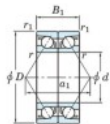

Deep groove ball bearing single row 7211-CDB-FY-JTEKT - 7211-CDB-FY-JTEKT

<https://www.123bearing.eu/bearing-housing/deep-groove-bearing/single-row/7211-cdb-fy-jtekt>

Boundary dimensions

Bearing No.	Boundary dimensions (mm)					Basic load ratings (kN)		Fatigue load factor		Limiting speeds (min-1)
	d	D	B	r1 (mm)	r2 (mm)	C_r	C_{0r}	f₀	f₁	Grease lub.
7211CDB FY	55	100	42	1.5	1	107	80.4	5.2	14.6	8400

PRODUCT FEATURES

Brand	JTEKT
N° Ean13	3616060646453
Inside diameter	55 mm
Outside diameter	100 mm
Thickness	42 mm
Limiting speed	8400 rpm
Dynamic load	107 kN
Static load	80.4 kN
Packaging	1

contact@123bearing.eu

+33 359 36 04 90

CRT4 de Lesquin 60 Rue Du Haut De Sainghin 59273 Fretin FRANCE