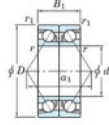

Deep groove ball bearing single row 7311-DB-FY-JTEKT - 7311-DB-FY-JTEKT

<https://www.123bearing.eu/bearing-housing/deep-groove-bearing/single-row/7311-db-fy-jtekt>

Boundary dimensions

Bearing No.	Boundary dimensions(mm)					Basic load ratings(kN)		Fatigue load factor	Limiting speeds(min-1)
	d	D	B	r1(mm)	r2(mm)	Cr	Cor	lim(kN)	10 Grease Lub.
7311DB FY	55	120	58	2	1	164	113	7.9	- 5400

PRODUCT FEATURES

Brand	JTEKT
N° Ean13	3616060646477
Inside diameter	55 mm
Outside diameter	120 mm
Thickness	58 mm
Limiting speed	5400 rpm
Dynamic load	164 kN
Static load	113 kN
Packaging	1

contact@123bearing.eu

+33 359 36 04 90

CRT4 de Lesquin 60 Rue Du Haut De Sainghin 59273 Fretin FRANCE