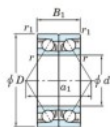

Deep groove ball bearing single row 7311-CDB-FY-JTEKT - 7311-CDB-FY-JTEKT

<https://www.123bearing.eu/bearing-housing/deep-groove-bearing/single-row/7311-cdb-fy-jtekt>

Boundary dimensions

Bearing No.	Boundary dimensions(mm)						Basic load ratings(kN)		Fatigue load factor	Limiting speeds(min-1)
	d	D	B	r (mm)	r1 (mm)	Cr	C0r	C0		
7311CDB FY	55	120	58	2	1	176	121	9	13.4	7400 Grease lub.

PRODUCT FEATURES

Brand	JTEKT
N° Ean13	3616060646484
Inside diameter	55 mm
Outside diameter	120 mm
Thickness	58 mm
Limiting speed	7400 rpm
Dynamic load	176 kN
Static load	121 kN
Packaging	1

contact@123bearing.eu

+33 359 36 04 90

CRT4 de Lesquin 60 Rue Du Haut De Sainghin 59273 Fretin FRANCE