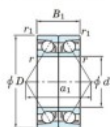

Deep groove ball bearing single row 7411-DB-FY-JTEKT - 7411-DB-FY-JTEKT

<https://www.123bearing.eu/bearing-housing/deep-groove-bearing/single-row/7411-db-fy-jtekt>

Boundary dimensions

Bearing No.	Boundary dimensions(mm)					Basic load ratings(kN)		Fatigue load limit(kN)	factor	Limiting speeds(min-1)
	d	D	B	r1(mm)	r2(mm)	Cr	C0r	Ca		
7411DB FY	55	140	66	2.1	1.1	241	165	12.8	-	3500

PRODUCT FEATURES

Brand	JTEKT
N° Ean13	3616060646507
Inside diameter	55 mm
Outside diameter	140 mm
Thickness	66 mm
Limiting speed	3500 rpm
Dynamic load	241 kN
Static load	165 kN
Packaging	1

contact@123bearing.eu

+33 359 36 04 90

CRT4 de Lesquin 60 Rue Du Haut De Sainghin 59273 Fretin FRANCE