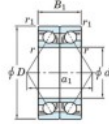

Deep groove ball bearing single row 7012-BDB-FY-JTEKT - 7012-BDB-FY-JTEKT

<https://www.123bearing.eu/bearing-housing/deep-groove-bearing/single-row/7012-bdb-fy-jtekt>

Boundary dimensions

Bearing No.	Boundary dimensions(mm)						Basic load ratings(kN)		Fatigue load factor	Limiting speeds(min-1)	
	d	D	B	r1(mm)	r2(mm)	C_r	C_{0r}	lim1(kN)			lim2
7012BDB FY	60	95	36	1.1	0.6	58.1	50.7	2.7	-	Grease lub. 4600	

PRODUCT FEATURES

Brand	JTEKT
N° Ean13	3616060646545
Inside diameter	60 mm
Outside diameter	95 mm
Thickness	36 mm
Limiting speed	4600 rpm
Dynamic load	58.1 kN
Static load	50.7 kN
Packaging	1

contact@123bearing.eu

+33 359 36 04 90

CRT4 de Lesquin 60 Rue Du Haut De Sainghin 59273 Fretin FRANCE