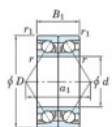

Deep groove ball bearing single row 7012-DB-FY-JTEKT - 7012-DB-FY-JTEKT

<https://www.123bearing.eu/bearing-housing/deep-groove-bearing/single-row/7012-db-fy-jtekt>

Boundary dimensions

Bearing No.	Boundary dimensions(mm)					Basic load ratings(kN)		Fatigue	factor	Limiting speeds(min-1)
	d	D	B	r1(r2)(mm)	r1(r2)(mm)	Cr	C0r	lim(kN)		
7012DB FY	60	95	36	1.1	0.6	64.8	56.1	3.1	-	6200

PRODUCT FEATURES

Brand	JTEKT
N° Ean13	3616060646552
Inside diameter	60 mm
Outside diameter	95 mm
Thickness	36 mm
Limiting speed	6200 rpm
Dynamic load	64.8 kN
Static load	56.1 kN
Packaging	1

contact@123bearing.eu

+33 359 36 04 90

CRT4 de Lesquin 60 Rue Du Haut De Sainghin 59273 Fretin FRANCE