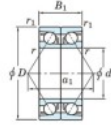

Deep groove ball bearing single row 7012-CDB-FY-JTEKT - 7012-CDB-FY-JTEKT

<https://www.123bearing.eu/bearing-housing/deep-groove-bearing/single-row/7012-cdb-fy-jtekt>

Boundary dimensions

Bearing No.	Boundary dimensions(mm)						Basic load ratings(kN)		Fatigue load factor		Limiting speeds(min-1)
	d	D	B	r1(mm)	r2(mm)	Cr	CO	Sr	SO	Grease lub.	
7012CDB FY	60	95	36	1.1	0.6	71.2	61.3	3.5	15.7	8500	

PRODUCT FEATURES

Brand	JTEKT
N° Ean13	3616060646569
Inside diameter	60 mm
Outside diameter	95 mm
Thickness	36 mm
Limiting speed	8500 rpm
Dynamic load	71.2 kN
Static load	61.3 kN
Packaging	1

contact@123bearing.eu

+33 359 36 04 90

CRT4 de Lesquin 60 Rue Du Haut De Sainghin 59273 Fretin FRANCE