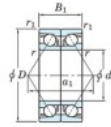

Deep groove ball bearing single row 7012-CDB-FY-JTEKT - 7012-CDB-FY-JTEKT

<https://www.123bearing.eu/bearing-housing/deep-groove-bearing/single-row/7012-cdb-fy-jtekt>

Boundary dimensions

Bearing No.	Boundary dimensions(mm)						Basic load ratings(kN)		Fatigue load factor		Limiting speeds(min-1)
	d	D	B	r1(mm)	r2(mm)	Cr	CO	S₀	f₀	Grease lub.	
7012CDB FY	60	95	36	1.1	0.6	71.2	61.3	3.5	15.7	8500	

PRODUCT FEATURES

Brand	JTEKT
N° Ean13	3616060646569
Inside diameter	60 mm
Outside diameter	95 mm
Thickness	36 mm
Limiting speed	8500 rpm
Dynamic load	71.2 kN
Static load	61.3 kN
Packaging	1

contact@123bearing.eu

+33 359 36 04 90

CRT4 de Lesquin 60 Rue Du Haut De Sainghin 59273 Fretin FRANCE