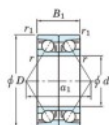

Deep groove ball bearing single row 7312-BDB-FY-JTEKT - 7312-BDB-FY-JTEKT

<https://www.123bearing.eu/bearing-housing/deep-groove-bearing/single-row/7312-bdb-fy-jtekt>

Boundary dimensions

Bearing No.	Boundary dimensions(mm)					Basic load ratings(kN)		Fatigue	factor	Limiting speeds(min-1)
	d	D	B	r (mm)	r1 (mm)	Cr	C0r	lim(kN)		
7312BDB FY	60	130	62	2.1	1.1	172	121	7.9	-	3700

PRODUCT FEATURES

Brand	JTEKT
N° Ean13	3616060646620
Inside diameter	60 mm
Outside diameter	130 mm
Thickness	62 mm
Limiting speed	3700 rpm
Dynamic load	172 kN
Static load	121 kN
Packaging	1

contact@123bearing.eu

+33 359 36 04 90

CRT4 de Lesquin 60 Rue Du Haut De Sainghin 59273 Fretin FRANCE