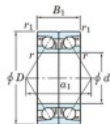

Deep groove ball bearing single row 7312-CDB-FY-JTEKT - 7312-CDB-FY-JTEKT

<https://www.123bearing.eu/bearing-housing/deep-groove-bearing/single-row/7312-cdb-fy-jtekt>

Boundary dimensions

Bearing No.	Boundary dimensions(mm)					Basic load ratings(kN)		Fatigue load factor		Limiting speeds(min-1)
	d	D	B	r1(max)	r1(min)	Cr	Cor	lim1(kN)	lim2	
7312CDB FY	60	130	32	2.1	1.1	201	141	10.5	13.4	6800

PRODUCT FEATURES

Brand	JTEKT
N° Ean13	3616060646644
Inside diameter	60 mm
Outside diameter	130 mm
Thickness	62 mm
Limiting speed	6800 rpm
Dynamic load	201 kN
Static load	141 kN
Packaging	1

contact@123bearing.eu

+33 359 36 04 90

CRT4 de Lesquin 60 Rue Du Haut De Sainghin 59273 Fretin FRANCE