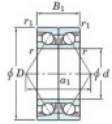

Deep groove ball bearing single row 7412-DB-FY-JTEKT - 7412-DB-FY-JTEKT

<https://www.123bearing.eu/bearing-housing/deep-groove-bearing/single-row/7412-db-fy-jtekt>

Boundary dimensions

Bearing No.	Boundary dimensions(mm)					Basic load ratings(kN)		Fatigue load limit(kN)	Factor	Limiting speeds(min-1)
	d	D	B	r1(mm)	r2(mm)	C_r	C₀			
7412DB FY	60	150	70	2.1	1.1	262	187	13.7	-	3200

PRODUCT FEATURES

Brand	JTEKT
N° Ean13	3616060646668
Inside diameter	60 mm
Outside diameter	150 mm
Thickness	70 mm
Limiting speed	3200 rpm
Dynamic load	262 kN
Static load	187 kN
Packaging	1

contact@123bearing.eu

+33 359 36 04 90

CRT4 de Lesquin 60 Rue Du Haut De Sainghin 59273 Fretin FRANCE