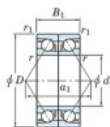

Deep groove ball bearing single row 7013-CDB-FY-JTEKT - 7013-CDB-FY-JTEKT

<https://www.123bearing.eu/bearing-housing/deep-groove-bearing/single-row/7013-cdb-fy-jtekt>

Boundary dimensions

Bearing No.	Boundary dimensions(mm)						Basic load ratings(kN)		Fatigue load factor		Limiting speeds(min-1)
	d	D	B	r1(mm)	r2(mm)	C_r	C_{0r}	f₀	f₁	Grease lub.	
7013CDB FY	65	100	36	1.1	0.6	75.2	68.7	3.85	15.9	7900	

PRODUCT FEATURES

Brand	JTEKT
N° Ean13	3616060646729
Inside diameter	65 mm
Inside diameter	2.559" inch
Outside diameter	100 mm
Outside diameter	3.937" inch
Thickness	36 mm
Thickness	1.417" inch
Limiting speed	7900 rpm
Dynamic load	75.2 kN
Static load	68.7 kN
Packaging	1

contact@123bearing.eu

+33 359 36 04 90

CRT4 de Lesquin 60 Rue Du Haut De Sainghin 59273 Fretin FRANCE