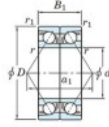

Deep groove ball bearing single row 7213-BDB-FY-JTEKT - 7213-BDB-FY-JTEKT

<https://www.123bearing.eu/bearing-housing/deep-groove-bearing/single-row/7213-bdb-fy-jtekt>

Boundary dimensions

Bearing No.	Boundary dimensions(mm)					Basic load ratings(kN)		Fatigue load limit(kN)	factor	Limiting speeds(min-1)
	d	D	B	r1(min)	r1(max)	Cr	COCr			
7213BDB FY	65	120	46	1.5	1	124	98.7	5.8	-	3900

PRODUCT FEATURES

Brand	JTEKT
N° Ean13	3616060646736
Inside diameter	65 mm
Inside diameter	2.559" inch
Outside diameter	120 mm
Outside diameter	4.724" inch
Thickness	46 mm
Thickness	1.811" inch
Limiting speed	3900 rpm
Dynamic load	124 kN
Static load	98.7 kN
Packaging	1

contact@123bearing.eu

+33 359 36 04 90

CRT4 de Lesquin 60 Rue Du Haut De Sainghin 59273 Fretin FRANCE