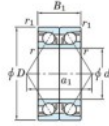

Deep groove ball bearing single row 7213-DB-FY-JTEKT - 7213-DB-FY-JTEKT

<https://www.123bearing.eu/bearing-housing/deep-groove-bearing/single-row/7213-db-fy-jtekt>

Boundary dimensions

Bearing No.	Boundary dimensions(mm)					Basic load ratings(kN)		Fatigue load limit(kN) C₁₀	Factor f0	Limiting speeds(min-1) Grease lub.
	d	D	B	r1(mm)	r2(mm)	C_r	C_{0r}			
7213DB FY	65	120	46	1.5	1	137	108	6.65	-	5200

PRODUCT FEATURES

Brand	JTEKT
N° Ean13	3616060646743
Inside diameter	65 mm
Inside diameter	2.559" inch
Outside diameter	120 mm
Outside diameter	4.724" inch
Thickness	46 mm
Thickness	1.811" inch
Limiting speed	5200 rpm
Dynamic load	137 kN
Static load	108 kN
Packaging	1

contact@123bearing.eu

+33 359 36 04 90

CRT4 de Lesquin 60 Rue Du Haut De Sainghin 59273 Fretin FRANCE