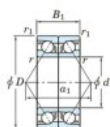

Deep groove ball bearing single row 7213-CDB-FY-JTEKT - 7213-CDB-FY-JTEKT

<https://www.123bearing.eu/bearing-housing/deep-groove-bearing/single-row/7213-cdb-fy-jtekt>

Boundary dimensions

Bearing No.	Boundary dimensions(mm)					Basic load ratings(kN)		Fatigue load factor		Limiting speeds(min-1)
	d	D	B	r1 (mm)	r2 (mm)	Cr	Cor	Ca	Cb	Grease lub.
7213CDB FY	65	120	46	1.5	1	148	117	7.8	14.8	7100

PRODUCT FEATURES

Brand	JTEKT
N° Ean13	3616060646750
Inside diameter	65 mm
Outside diameter	120 mm
Thickness	46 mm
Limiting speed	7100 rpm
Dynamic load	148 kN
Static load	117 kN
Packaging	1

contact@123bearing.eu

+33 359 36 04 90

CRT4 de Lesquin 60 Rue Du Haut De Sainghin 59273 Fretin FRANCE