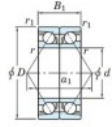

Deep groove ball bearing single row 7313-BDB-FY-JTEKT - 7313-BDB-FY-JTEKT

<https://www.123bearing.eu/bearing-housing/deep-groove-bearing/single-row/7313-bdb-fy-jtekt>

Boundary dimensions

Bearing No.	Boundary dimensions(mm)					Basic load ratings(kN)		Fatigue	factor	Limiting speeds(min-1)
	d	D	B	r1(mm)	r2(mm)	Cr	CO	lim(kN)		
7313BDB FY	65	140	66	2.1	1.1	195	139	8.9	-	3500

PRODUCT FEATURES

Brand	JTEKT
N° Ean13	3616060646774
Inside diameter	65 mm
Outside diameter	140 mm
Thickness	66 mm
Limiting speed	3500 rpm
Dynamic load	195 kN
Static load	139 kN
Packaging	1

contact@123bearing.eu

+33 359 36 04 90

CRT4 de Lesquin 60 Rue Du Haut De Sainghin 59273 Fretin FRANCE