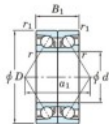

Deep groove ball bearing single row 7014-DB-FY-JTEKT - 7014-DB-FY-JTEKT

<https://www.123bearing.eu/bearing-housing/deep-groove-bearing/single-row/7014-db-fy-jtekt>

Boundary dimensions

Bearing No.	Boundary dimensions(mm)						Basic load ratings(kN)		Fatigue load factor	Limiting speeds(min-1)	
	d	D	B	r1(min)	r1(max)	Cr	C0r	lim			lim0
7014DB FY	70	110	40	1.1	0.6	86.7	78.7	4.3	-	5300	

PRODUCT FEATURES

Brand	JTEKT
N° Ean13	3616060646873
Inside diameter	70 mm
Inside diameter	2.756" inch
Outside diameter	110 mm
Outside diameter	4.331" inch
Thickness	40 mm
Thickness	1.575" inch
Limiting speed	5300 rpm
Dynamic load	86.7 kN
Static load	78.7 kN
Packaging	1

contact@123bearing.eu

+33 359 36 04 90

CRT4 de Lesquin 60 Rue Du Haut De Sainghin 59273 Fretin FRANCE