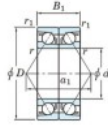

Deep groove ball bearing single row 7014-CDB-FY-JTEKT - 7014-CDB-FY-JTEKT

<https://www.123bearing.eu/bearing-housing/deep-groove-bearing/single-row/7014-cdb-fy-jtekt>

Boundary dimensions

Bearing No.	Boundary dimensions(mm)					Basic load ratings(kN)		Fatigue load factor		Limiting speeds(min-1)
	d	D	B	r1(mm)	r1(mm)	C_r	C_{0r}	C_r	C_{0r}	
7014CDB FY	70	110	40	1.1	0.6	95.3	86	4.9	15.7	7300

PRODUCT FEATURES

Brand	JTEKT
N° Ean13	3616060646880
Inside diameter	70 mm
Inside diameter	2.756" inch
Outside diameter	110 mm
Outside diameter	4.331" inch
Thickness	40 mm
Thickness	1.575" inch
Limiting speed	7300 rpm
Dynamic load	95.3 kN
Static load	86 kN
Packaging	1

contact@123bearing.eu

+33 359 36 04 90

CRT4 de Lesquin 60 Rue Du Haut De Sainghin 59273 Fretin FRANCE