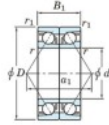

Deep groove ball bearing single row 7314-DB-FY-JTEKT - 7314-DB-FY-JTEKT

<https://www.123bearing.eu/bearing-housing/deep-groove-bearing/single-row/7314-db-fy-jtekt>

Boundary dimensions

Bearing No.	Boundary dimensions(mm)					Basic load ratings(kN)		Fatigue load limit(kN)	Factor	Limiting speeds(min-1)
	d	D	B	r1(max)	r1(min)	Cv	C0r			
7314DB FY	70	150	70	2.1	1.1	239	172	11.4	-	4300

PRODUCT FEATURES

Brand	JTEKT
N° Ean13	3616060646934
Inside diameter	70 mm
Outside diameter	150 mm
Thickness	70 mm
Limiting speed	4300 rpm
Dynamic load	239 kN
Static load	172 kN
Packaging	1

contact@123bearing.eu

+33 359 36 04 90

CRT4 de Lesquin 60 Rue Du Haut De Sainghin 59273 Fretin FRANCE