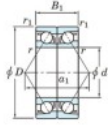

Deep groove ball bearing single row 7414-DB-FY-JTEKT - 7414-DB-FY-JTEKT

<https://www.123bearing.eu/bearing-housing/deep-groove-bearing/single-row/7414-db-fy-jtekt>

Boundary dimensions

Bearing No.	Boundary dimensions (mm)						Basic load ratings (kN)		Fatigue load limit (kN)	Factor	Limiting speeds (min-1)
	d	D	B	r1 (mm)	r2 (mm)	Cr	C0r				
7414DB FY	70	180	84	3	1.1	303	230	10.6	-	2700	

PRODUCT FEATURES

Brand	JTEKT
N° Ean13	3616060646965
Inside diameter	70 mm
Outside diameter	180 mm
Thickness	84 mm
Limiting speed	2700 rpm
Dynamic load	303 kN
Static load	230 kN
Packaging	1

contact@123bearing.eu

+33 359 36 04 90

CRT4 de Lesquin 60 Rue Du Haut De Sainghin 59273 Fretin FRANCE