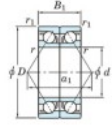

Deep groove ball bearing single row 7915-CDB-FY-JTEKT - 7915-CDB-FY-JTEKT

<https://www.123bearing.eu/bearing-housing/deep-groove-bearing/single-row/7915-cdb-fy-jtekt>

Boundary dimensions

Bearing No.	Boundary dimensions(mm)						Basic load ratings(kN)		Fatigue load factor		Limiting speeds(min-1)
	d	D	B	r1(mm)	r2(mm)	Cr	C0r	lim(kN)	f0		
7915CDB FY	75	105	32	1	0.6	59.7	60.9	3.15	16.5	Grease lub 7400	

PRODUCT FEATURES

Brand	JTEKT
N° Ean13	3616060646989
Inside diameter	75 mm
Inside diameter	2.953" inch
Outside diameter	105 mm
Outside diameter	4.134" inch
Thickness	32 mm
Thickness	1.26" inch
Limiting speed	7400 rpm
Dynamic load	59.7 kN
Static load	60.9 kN
Packaging	1

contact@123bearing.eu

+33 359 36 04 90

CRT4 de Lesquin 60 Rue Du Haut De Sainghin 59273 Fretin FRANCE