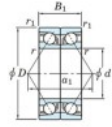

Deep groove ball bearing single row 7015-BDB-FY-JTEKT - 7015-BDB-FY-JTEKT

<https://www.123bearing.eu/bearing-housing/deep-groove-bearing/single-row/7015-bdb-fy-jtekt>

Boundary dimensions

Bearing No.	Boundary dimensions(mm)						Basic load ratings(kN)		Fatigue	factor	Limiting speeds(min-1)
	d	D	B	r1(mm)	r2(mm)	Cr	Cor	lim(kN)			
7015BDB FY	75	115	40	1.1	0.6	79.3	75.2	3.95	-	3800	

PRODUCT FEATURES

Brand	JTEKT
N° Ean13	3616060647009
Inside diameter	75 mm
Outside diameter	115 mm
Thickness	40 mm
Limiting speed	3800 rpm
Dynamic load	79.3 kN
Static load	75.2 kN
Packaging	1

contact@123bearing.eu

+33 359 36 04 90

CRT4 de Lesquin 60 Rue Du Haut De Sainghin 59273 Fretin FRANCE