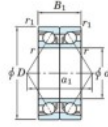

Deep groove ball bearing single row 7015-DB-FY-JTEKT - 7015-DB-FY-JTEKT

<https://www.123bearing.eu/bearing-housing/deep-groove-bearing/single-row/7015-db-fy-jtekt>

Boundary dimensions

Bearing No.	Boundary dimensions(mm)						Basic load ratings(kN)		Fatigue	factor	Limiting speeds(min-1)
	d	D	B	r1(mm)	r2(mm)	Cv	CCv	lim(kN)			
7015DB FY	75	115	40	1.1	0.6	88.6	83.4	4.5	-	Grease Lub. 5000	

PRODUCT FEATURES

Brand	JTEKT
N° Ean13	3616060647016
Inside diameter	75 mm
Outside diameter	115 mm
Thickness	40 mm
Limiting speed	5000 rpm
Dynamic load	88.6 kN
Static load	83.4 kN
Packaging	1

contact@123bearing.eu

+33 359 36 04 90

CRT4 de Lesquin 60 Rue Du Haut De Sainghin 59273 Fretin FRANCE