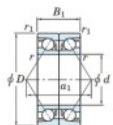

Deep groove ball bearing single row 7215-CDB-FY-JTEKT - 7215-CDB-FY-JTEKT

<https://www.123bearing.eu/bearing-housing/deep-groove-bearing/single-row/7215-cdb-fy-jtekt>

Boundary dimensions

Bearing No.	Boundary dimensions(mm)					Basic load ratings(kN)		Fatigue load factor		Limiting speeds(min-1)
	d	D	B	r1(mm)	r2(mm)	Cr	C0r	80	Grease Lub.	
7215CDB FY	75	130	50	1.5	1	175	141	8.95	14.6	6400

PRODUCT FEATURES

Brand	JTEKT
N° Ean13	3616060647061
Inside diameter	75 mm
Inside diameter	2.953" inch
Outside diameter	130 mm
Outside diameter	5.118" inch
Thickness	50 mm
Thickness	1.969" inch
Limiting speed	6400 rpm
Dynamic load	175 kN
Static load	141 kN
Packaging	1

contact@123bearing.eu

+33 359 36 04 90

CRT4 de Lesquin 60 Rue Du Haut De Sainghin 59273 Fretin FRANCE