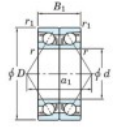

Deep groove ball bearing single row 7315-CDB-FY-JTEKT - 7315-CDB-FY-JTEKT

<https://www.123bearing.eu/bearing-housing/deep-groove-bearing/single-row/7315-cdb-fy-jtekt>

Boundary dimensions

Bearing No.	Boundary dimensions(mm)					Basic load ratings(kN)		Fatigue load factor		Limiting speeds(min-1)
	d	D	B	r1(mm)	r1(mm)	Cr	CCr	Ca	Cb	
7315CDB FY	75	160	74	2.1	1.1	279	208	14.2	13.4	Grease lub. 5500

PRODUCT FEATURES

Brand	JTEKT
N° Ean13	3616060647092
Inside diameter	75 mm
Outside diameter	160 mm
Thickness	74 mm
Limiting speed	5500 rpm
Dynamic load	279 kN
Static load	208 kN
Packaging	1

contact@123bearing.eu

+33 359 36 04 90

CRT4 de Lesquin 60 Rue Du Haut De Sainghin 59273 Fretin FRANCE