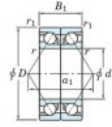

Deep groove ball bearing single row 7415-BDB-FY-JTEKT - 7415-BDB-FY-JTEKT

<https://www.123bearing.eu/bearing-housing/deep-groove-bearing/single-row/7415-bdb-fy-jtekt>

Boundary dimensions

Bearing No.	Boundary dimensions(mm)					Basic load ratings(kN)		Fatigue	factor	Limiting speeds(min-1)
	d	D	B	r1(min)	r1(max)	Cr	Cor	lim(kN)		
7415BDB FY	75	190	90	3	1.1	322	261	11.6	-	2200

PRODUCT FEATURES

Brand	JTEKT
N° Ean13	3616060647115
Inside diameter	75 mm
Inside diameter	2.953" inch
Outside diameter	190 mm
Outside diameter	7.48" inch
Thickness	90 mm
Thickness	3.543" inch
Limiting speed	2200 rpm
Dynamic load	322 kN
Static load	261 kN
Packaging	1

contact@123bearing.eu

+33 359 36 04 90

CRT4 de Lesquin 60 Rue Du Haut De Sainghin 59273 Fretin FRANCE