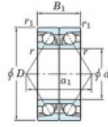

Deep groove ball bearing single row 7916-CDB-FY-JTEKT - 7916-CDB-FY-JTEKT

<https://www.123bearing.eu/bearing-housing/deep-groove-bearing/single-row/7916-cdb-fy-jtekt>

Boundary dimensions

Bearing No.	Boundary dimensions(mm)						Basic load ratings(kN)		Fatigue load factor		Limiting speeds(min-1)
	d	D	B	r1(mm)	r2(mm)	r(mm)	C_r	C_{0r}	f₀	f₁	Grease lub.
7916CDB FY	80	110	32	1	0.6		60.5	63.2	3.25	16.5	7000

PRODUCT FEATURES

Brand	JTEKT
N° Ean13	3616060647146
Inside diameter	80 mm
Outside diameter	110 mm
Thickness	32 mm
Limiting speed	7000 rpm
Dynamic load	60.5 kN
Static load	63.2 kN
Packaging	1

contact@123bearing.eu

+33 359 36 04 90

CRT4 de Lesquin 60 Rue Du Haut De Sainghin 59273 Fretin FRANCE