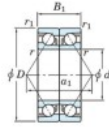

Deep groove ball bearing single row HAR-016-CDB-JTEKT - HAR-016-CDB-JTEKT

<https://www.123bearing.eu/bearing-housing/deep-groove-bearing/single-row/har-016-cdb-jtekt>

Boundary dimensions

Bearing No.	Boundary dimensions(mm)						Basic load ratings(kN)		Fatigue load factor	Limiting speeds(min-1)
	d	D	B	r1(mm)	r(mm)	Cr	C0r	Co	PO	Groove ball
HAR016CDB	80	125	44	1.1	0.6	—	38.5	—	8.4	8200

PRODUCT FEATURES

Brand	JTEKT
N° Ean13	3616060647153
Inside diameter	80 mm
Outside diameter	125 mm
Thickness	44 mm
Limiting speed	8200 rpm
Static load	38.5 kN
Packaging	1

contact@123bearing.eu

+33 359 36 04 90

CRT4 de Lesquin 60 Rue Du Haut De Sainghin 59273 Fretin FRANCE