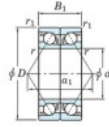

Deep groove ball bearing single row 7016-DB-FY-JTEKT - 7016-DB-FY-JTEKT

<https://www.123bearing.eu/bearing-housing/deep-groove-bearing/single-row/7016-db-fy-jtekt>

Boundary dimensions

Bearing No.	Boundary dimensions(mm)						Basic load ratings(kN)		Fatigue load limit(kN)	factor	Limiting speeds(min-1)
	d	D	B	r1(mm)	r2(mm)	r (mm)	Cr	Cor			
7016DB FY	80	125	44	1.1	0.6		108	101	5.5	-	4600

PRODUCT FEATURES

Brand	JTEKT
N° Ean13	3616060647177
Inside diameter	80 mm
Outside diameter	125 mm
Thickness	44 mm
Limiting speed	4600 rpm
Dynamic load	108 kN
Static load	101 kN
Packaging	1

contact@123bearing.eu

+33 359 36 04 90

CRT4 de Lesquin 60 Rue Du Haut De Sainghin 59273 Fretin FRANCE