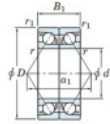

Deep groove ball bearing single row 7016-CDB-FY-JTEKT - 7016-CDB-FY-JTEKT

<https://www.123bearing.eu/bearing-housing/deep-groove-bearing/single-row/7016-cdb-fy-jtekt>

Boundary dimensions

Bearing No.	Boundary dimensions (mm)					Basic load ratings (kN)		Fatigue load factor (limp) (kN)	Factor (f0)	Limiting speeds (min-1) Grease lub
	d	D	B	r1(max)	r1(min)	C_r	C_{0r}			
7016CDB FY	80	125	44	1.1	0.6	119	111	6.2	15.7	6400

PRODUCT FEATURES

Brand	JTEKT
N° Ean13	3616060647184
Inside diameter	80 mm
Outside diameter	125 mm
Thickness	44 mm
Limiting speed	6400 rpm
Dynamic load	119 kN
Static load	111 kN
Packaging	1

contact@123bearing.eu

+33 359 36 04 90

CRT4 de Lesquin 60 Rue Du Haut De Sainghin 59273 Fretin FRANCE