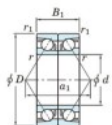

Deep groove ball bearing single row 7216-BDB-FY-JTEKT - 7216-BDB-FY-JTEKT

<https://www.123bearing.eu/bearing-housing/deep-groove-bearing/single-row/7216-bdb-fy-jtekt>

Boundary dimensions

Bearing No.	Boundary dimensions(mm)					Basic load ratings(kN)		Fatigue load limit(kN) C₁₀	Factor	Limiting speeds(min-1) Grease Lub.
	d	D	B	r1(mm)	r2(mm)	C_r	C_{0r}			
7216BDB FY	80	140	52	2	1	157	130	7.15	-	3200

PRODUCT FEATURES

Brand	JTEKT
N° Ean13	3616060647191
Inside diameter	80 mm
Inside diameter	3.15" inch
Outside diameter	140 mm
Outside diameter	5.512" inch
Thickness	52 mm
Thickness	2.047" inch
Limiting speed	3200 rpm
Dynamic load	157 kN
Static load	130 kN
Packaging	1

contact@123bearing.eu

+33 359 36 04 90

CRT4 de Lesquin 60 Rue Du Haut De Sainghin 59273 Fretin FRANCE