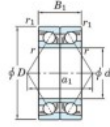

Deep groove ball bearing single row 7316-DB-FY-JTEKT - 7316-DB-FY-JTEKT

<https://www.123bearing.eu/bearing-housing/deep-groove-bearing/single-row/7316-db-fy-jtekt>

Boundary dimensions

Bearing No.	Boundary dimensions(mm)					Basic load ratings(kN)		Fatigue load limit(kN)	factor	Limiting speeds(min-1)
	d	D	B	r1(mm)	r2(mm)	Cr	CCP	lim		
7316DB FY	80	170	78	2.1	1.1	282	218	13.5	-	3800

PRODUCT FEATURES

Brand	JTEKT
N° Ean13	3616060647245
Inside diameter	80 mm
Outside diameter	170 mm
Thickness	78 mm
Limiting speed	3800 rpm
Dynamic load	282 kN
Static load	218 kN
Packaging	1

contact@123bearing.eu

+33 359 36 04 90

CRT4 de Lesquin 60 Rue Du Haut De Sainghin 59273 Fretin FRANCE