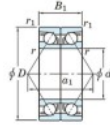

Deep groove ball bearing single row 7316-CDB-FY-JTEKT - 7316-CDB-FY-JTEKT

<https://www.123bearing.eu/bearing-housing/deep-groove-bearing/single-row/7316-cdb-fy-jtekt>

Boundary dimensions

Bearing No.	Boundary dimensions(mm)						Basic load ratings(kN)		Fatigue load factor		Limiting speeds(min-1)
	d	D	B	rmax	r1(mm)	r2	C	C0	10	Grease lub.	
7316CDB FY	80	170	78	2.1	1.1		302	233	15.4	13.5	5200

PRODUCT FEATURES

Brand	JTEKT
N° Ean13	3616060647252
Inside diameter	80 mm
Outside diameter	170 mm
Thickness	78 mm
Limiting speed	5200 rpm
Dynamic load	302 kN
Static load	233 kN
Packaging	1

contact@123bearing.eu

+33 359 36 04 90

CRT4 de Lesquin 60 Rue Du Haut De Sainghin 59273 Fretin FRANCE