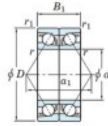

Deep groove ball bearing single row 7416-BDB-FY-JTEKT - 7416-BDB-FY-JTEKT

<https://www.123bearing.eu/bearing-housing/deep-groove-bearing/single-row/7416-bdb-fy-jtekt>

Boundary dimensions

Bearing No.	Boundary dimensions(mm)						Basic load ratings(kN)		Fatigue load factor	Limiting speeds(min-1)	
	d	D	B	r1(mm)	r(mm)	a1(mm)	C0	C0R	lim1(kN)	lim2	
7416BDB FY	80	200	96	3	1.1		363	307	13.3	-	2100

PRODUCT FEATURES

Brand	JTEKT
N° Ean13	3616060647269
Inside diameter	80 mm
Outside diameter	200 mm
Thickness	96 mm
Limiting speed	2100 rpm
Dynamic load	363 kN
Static load	307 kN
Packaging	1

contact@123bearing.eu

+33 359 36 04 90

CRT4 de Lesquin 60 Rue Du Haut De Sainghin 59273 Fretin FRANCE