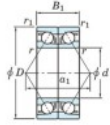

Deep groove ball bearing single row 7917-CDB-FY-JTEKT - 7917-CDB-FY-JTEKT

<https://www.123bearing.eu/bearing-housing/deep-groove-bearing/single-row/7917-cdb-fy-jtekt>

Boundary dimensions

Bearing No.	Boundary dimensions(mm)					Basic load ratings(kN)		Fatigue load limit(kN)	factor	Limiting speeds(min-1)
	d	D	B	r1(mm)	r2(mm)	Cr	C0r			
7917CDB FY	85	120	36	1.1	0.6	79	81.3	4.2	16.5	Grease lub. 6500

PRODUCT FEATURES

Brand	JTEKT
N° Ean13	3616060647290
Inside diameter	85 mm
Inside diameter	3.346" inch
Outside diameter	120 mm
Outside diameter	4.724" inch
Thickness	36 mm
Thickness	1.417" inch
Limiting speed	6500 rpm
Dynamic load	79 kN
Static load	81.3 kN
Packaging	1

contact@123bearing.eu

+33 359 36 04 90

CRT4 de Lesquin 60 Rue Du Haut De Sainghin 59273 Fretin FRANCE