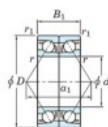

Deep groove ball bearing single row 7017-BDB-FY-JTEKT - 7017-BDB-FY-JTEKT

<https://www.123bearing.eu/bearing-housing/deep-groove-bearing/single-row/7017-bdb-fy-jtekt>

Boundary dimensions

Bearing No.	Boundary dimensions(mm)						Basic load ratings(kN)		Fatigue load limit(kN)	factor	Limiting speeds(min-1)
	d	D	B	r1(min)	r1(max)	Cr	Co	C0			
7017BDB FY	85	130	44	1.1	0.6	99.2	96.7	4.85	-	3300	

PRODUCT FEATURES

Brand	JTEKT
N° Ean13	3616060647313
Inside diameter	85 mm
Inside diameter	3.346" inch
Outside diameter	130 mm
Outside diameter	5.118" inch
Thickness	44 mm
Thickness	1.732" inch
Limiting speed	3300 rpm
Dynamic load	99.2 kN
Static load	96.7 kN
Packaging	1

contact@123bearing.eu

+33 359 36 04 90

CRT4 de Lesquin 60 Rue Du Haut De Sainghin 59273 Fretin FRANCE