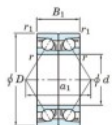

Deep groove ball bearing single row 7017-DB-FY-JTEKT - 7017-DB-FY-JTEKT

<https://www.123bearing.eu/bearing-housing/deep-groove-bearing/single-row/7017-db-fy-jtekt>

Boundary dimensions

Bearing No.	Boundary dimensions (mm)						Basic load ratings (kN)		Fatigue	factor	Limiting speeds (min-1)
	d	D	B	r1 (mm)	r2 (mm)	Cr	C0r	lim (kN)			
7017DB FY	85	130	44	1.1	0.6	111	107	5.55	-	Grease Lub. 4400	

PRODUCT FEATURES

Brand	JTEKT
N° Ean13	3616060647320
Inside diameter	85 mm
Outside diameter	130 mm
Thickness	44 mm
Limiting speed	4400 rpm
Dynamic load	111 kN
Static load	107 kN
Packaging	1

contact@123bearing.eu

+33 359 36 04 90

CRT4 de Lesquin 60 Rue Du Haut De Sainghin 59273 Fretin FRANCE