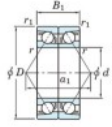

Deep groove ball bearing single row 7017-CDB-FY-JTEKT - 7017-CDB-FY-JTEKT

<https://www.123bearing.eu/bearing-housing/deep-groove-bearing/single-row/7017-cdb-fy-jtekt>

Boundary dimensions

Bearing No.	Boundary dimensions(mm)					Basic load ratings(kN)		Fatigue load factor		Limiting speeds(min-1)
	d	D	B	r1(mm)	r2(mm)	Cr	Cor	f0	Grease lub.	
7017CDB FY	85	130	44	1.1	0.6	122	117	6.3	15.9	6000

PRODUCT FEATURES

Brand	JTEKT
N° Ean13	3616060647337
Inside diameter	85 mm
Inside diameter	3.346" inch
Outside diameter	130 mm
Outside diameter	5.118" inch
Thickness	44 mm
Thickness	1.732" inch
Limiting speed	6000 rpm
Dynamic load	122 kN
Static load	117 kN
Packaging	1

contact@123bearing.eu

+33 359 36 04 90

CRT4 de Lesquin 60 Rue Du Haut De Sainghin 59273 Fretin FRANCE