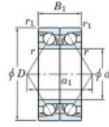

Deep groove ball bearing single row 7217-CDB-FY-JTEKT - 7217-CDB-FY-JTEKT

<https://www.123bearing.eu/bearing-housing/deep-groove-bearing/single-row/7217-cdb-fy-jtekt>

Boundary dimensions

Bearing No.	Boundary dimensions(mm)						Basic load ratings(kN)		Fatigue load factor		Limiting speeds(min-1)
	d	D	B	r1(max)	r1(min)	Cr	Cor	Ca	C0	Grease lub.	
7217CDB FY	85	150	56	2	1	218	181	10.7	14.7	5500	

PRODUCT FEATURES

Brand	JTEKT
N° Ean13	3616060647368
Inside diameter	85 mm
Outside diameter	150 mm
Thickness	56 mm
Limiting speed	5500 rpm
Dynamic load	218 kN
Static load	181 kN
Packaging	1

contact@123bearing.eu

+33 359 36 04 90

CRT4 de Lesquin 60 Rue Du Haut De Sainghin 59273 Fretin FRANCE