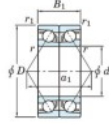

Deep groove ball bearing single row 7317-BDB-FY-JTEKT - 7317-BDB-FY-JTEKT

<https://www.123bearing.eu/bearing-housing/deep-groove-bearing/single-row/7317-bdb-fy-jtekt>

Boundary dimensions

Bearing No.	Boundary dimensions (mm)						Basic load ratings (kN)		Fatigue load limit (kN)	factor	Limiting speeds (min⁻¹)
	d	D	B	r (mm)	r1 (mm)	Cr	C0r	lim			
7317BDB FY	85	180	82	3	1.1	279	223	12.6	-	2700	

PRODUCT FEATURES

Brand	JTEKT
N° Ean13	3616060647375
Inside diameter	85 mm
Outside diameter	180 mm
Thickness	82 mm
Limiting speed	2700 rpm
Dynamic load	279 kN
Static load	223 kN
Packaging	1

contact@123bearing.eu

+33 359 36 04 90

CRT4 de Lesquin 60 Rue Du Haut De Sainghin 59273 Fretin FRANCE