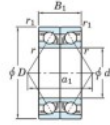

Deep groove ball bearing single row 7317-DB-FY-JTEKT - 7317-DB-FY-JTEKT

<https://www.123bearing.eu/bearing-housing/deep-groove-bearing/single-row/7317-db-fy-jtekt>

Boundary dimensions

Bearing No.	Boundary dimensions(mm)					Basic load ratings(kN)		Fatigue	factor	Limiting speeds(min-1)
	d	D	B	r (mm)	r1 (mm)	Cr	C0r	limit(kN)		
7317DB FY	85	180	82	3	1.1	304	243	14.6	-	Grease Lub. 3500

PRODUCT FEATURES

Brand	JTEKT
N° Ean13	3616060647382
Inside diameter	85 mm
Outside diameter	180 mm
Thickness	82 mm
Limiting speed	3500 rpm
Dynamic load	304 kN
Static load	243 kN
Packaging	1

contact@123bearing.eu

+33 359 36 04 90

CRT4 de Lesquin 60 Rue Du Haut De Sainghin 59273 Fretin FRANCE