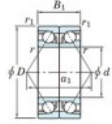

Deep groove ball bearing single row 7417-DB-FY-JTEKT - 7417-DB-FY-JTEKT

<https://www.123bearing.eu/bearing-housing/deep-groove-bearing/single-row/7417-db-fy-jtekt>

Boundary dimensions

Bearing No.	Boundary dimensions(mm)					Basic load ratings(kN)		Fatigue load limit(kN) G0	Factor B0	Limiting speeds(min-1) Grease lub
	d	D	B	r1(max)	r1(min)	C0	C00			
7417DB FY	85	210	104	4	1.5	414	360	15.3	-	2300

PRODUCT FEATURES

Brand	JTEKT
N° Ean13	3616060647412
Inside diameter	85 mm
Outside diameter	210 mm
Thickness	104 mm
Limiting speed	2300 rpm
Dynamic load	414 kN
Static load	360 kN
Packaging	1

contact@123bearing.eu

+33 359 36 04 90

CRT4 de Lesquin 60 Rue Du Haut De Sainghin 59273 Fretin FRANCE