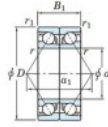

Deep groove ball bearing single row 7918-CDB-FY-JTEKT - 7918-CDB-FY-JTEKT

<https://www.123bearing.eu/bearing-housing/deep-groove-bearing/single-row/7918-cdb-fy-jtekt>

Boundary dimensions

Bearing No.	Boundary dimensions(mm)						Basic load ratings(kN)		Fatigue load factor		Limiting speeds(min-1)
	d	D	B	r1(min)	r1(max)	C0	C0R	C10	C10R		
7918CDB FY	90	125	36	1.1	0.6	80.3	85.2	4.25	16.6	6200	

PRODUCT FEATURES

Brand	JTEKT
N° Ean13	3616060647436
Inside diameter	90 mm
Outside diameter	125 mm
Thickness	36 mm
Limiting speed	6200 rpm
Dynamic load	80.3 kN
Static load	85.2 kN
Packaging	1

contact@123bearing.eu

+33 359 36 04 90

CRT4 de Lesquin 60 Rue Du Haut De Sainghin 59273 Fretin FRANCE