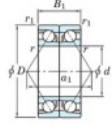

Deep groove ball bearing single row 7018-BDB-FY-JTEKT - 7018-BDB-FY-JTEKT

<https://www.123bearing.eu/bearing-housing/deep-groove-bearing/single-row/7018-bdb-fy-jtekt>

Boundary dimensions

Bearing No.	Boundary dimensions(mm)						Basic load ratings(kN)		Fatigue load factor	Limiting speeds(min-1)
	d	D	B	r1	r2	r	Cr	C0r	lim	lim
7018BDB FY	90	140	48	1.5	1		119	114	5.6	3100

PRODUCT FEATURES

Brand	JTEKT
N° Ean13	3616060647450
Inside diameter	90 mm
Outside diameter	140 mm
Thickness	48 mm
Limiting speed	3100 rpm
Dynamic load	119 kN
Static load	114 kN
Packaging	1

contact@123bearing.eu

+33 359 36 04 90

CRT4 de Lesquin 60 Rue Du Haut De Sainghin 59273 Fretin FRANCE