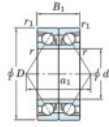

Deep groove ball bearing single row 7218-CDB-FY-JTEKT - 7218-CDB-FY-JTEKT

<https://www.123bearing.eu/bearing-housing/deep-groove-bearing/single-row/7218-cdb-fy-jtekt>

Boundary dimensions

Bearing No.	Boundary dimensions(mm)						Basic load ratings(kN)		Fatigue load limit(kN)	factor	Limiting speeds(min-1)
	d	D	B	r1(mm)	r1(mm)	Cy	Co	Grease lub			
7218CDB FY	90	160	60	2	1	249	209	12	14.6	5200	

PRODUCT FEATURES

Brand	JTEKT
N° Ean13	3616060647504
Inside diameter	90 mm
Outside diameter	160 mm
Thickness	60 mm
Limiting speed	5200 rpm
Dynamic load	249 kN
Static load	209 kN
Packaging	1

contact@123bearing.eu

+33 359 36 04 90

CRT4 de Lesquin 60 Rue Du Haut De Sainghin 59273 Fretin FRANCE