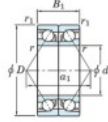

Deep groove ball bearing single row 7318-BDB-FY-JTEKT - 7318-BDB-FY-JTEKT

<https://www.123bearing.eu/bearing-housing/deep-groove-bearing/single-row/7318-bdb-fy-jtekt>

Boundary dimensions

Bearing No.	Boundary dimensions(mm)					Basic load ratings(kN)		Fatigue load limit(kN)	Factor	Limiting speed(min-1)
	d	D	B	r1(mm)	r2(mm)	C	C0			
7318BDB FY	90	190	86	3	1.1	300	248	10.8	-	2500

PRODUCT FEATURES

Brand	JTEKT
N° Ean13	3616060647511
Inside diameter	90 mm
Outside diameter	190 mm
Thickness	86 mm
Limiting speed	2500 rpm
Dynamic load	300 kN
Static load	248 kN
Packaging	1

contact@123bearing.eu

+33 359 36 04 90

CRT4 de Lesquin 60 Rue Du Haut De Sainghin 59273 Fretin FRANCE