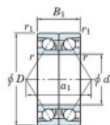

Deep groove ball bearing single row 7318-CDB-FY-JTEKT - 7318-CDB-FY-JTEKT

<https://www.123bearing.eu/bearing-housing/deep-groove-bearing/single-row/7318-cdb-fy-jtekt>

Boundary dimensions

Bearing No.	Boundary dimensions(mm)						Basic load ratings(kN)		Fatigue load factor		Limiting speeds(min-1)
	d	D	B	r1(mm)	r2(mm)	Cy	Co	10	13.5	Grease lub.	
7318CDB FY	90	190	86	3	1.1	351	289	12.6	13.5	4600	

PRODUCT FEATURES

Brand	JTEKT
N° Ean13	3616060647535
Inside diameter	90 mm
Outside diameter	190 mm
Thickness	86 mm
Limiting speed	4600 rpm
Dynamic load	351 kN
Static load	289 kN
Packaging	1

contact@123bearing.eu

+33 359 36 04 90

CRT4 de Lesquin 60 Rue Du Haut De Sainghin 59273 Fretin FRANCE