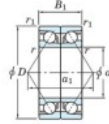

Deep groove ball bearing single row HAR-019-CDB-JTEKT - HAR-019-CDB-JTEKT

<https://www.123bearing.eu/bearing-housing/deep-groove-bearing/single-row/har-019-cdb-jtekt>

Boundary dimensions

Bearing No.	Boundary dimensions(mm)					Basic load ratings(kN)		Fatigue load factor	Limiting speeds(min-1)
	d	D	B	r1(mm)	r2(mm)	Cr	C0r		
HAR019CDB	95	145	48	1.5	1	—	54.4	—	7000

PRODUCT FEATURES

Brand	JTEKT
N° Ean13	3616060647580
Inside diameter	95 mm
Outside diameter	145 mm
Thickness	48 mm
Limiting speed	7000 rpm
Static load	54.4 kN
Packaging	1

contact@123bearing.eu

+33 359 36 04 90

CRT4 de Lesquin 60 Rue Du Haut De Sainghin 59273 Fretin FRANCE