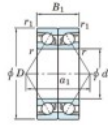

Deep groove ball bearing single row 7219-BDB-FY-JTEKT - 7219-BDB-FY-JTEKT

<https://www.123bearing.eu/bearing-housing/deep-groove-bearing/single-row/7219-bdb-fy-jtekt>

Boundary dimensions

Bearing No.	Boundary dimensions(mm)					Basic load ratings(kN)		Fatigue load limit(kN)	factor	Limiting speeds(min-1)
	d	D	B	r1(mm)	r(mm)	Cr	Cor			
7219BDB FY	95	170	64	2.1	1.1	224	188	9.55	-	2700

PRODUCT FEATURES

Brand	JTEKT
N° Ean13	3616060647627
Inside diameter	95 mm
Outside diameter	170 mm
Thickness	64 mm
Limiting speed	2700 rpm
Dynamic load	224 kN
Static load	188 kN
Packaging	1

contact@123bearing.eu

+33 359 36 04 90

CRT4 de Lesquin 60 Rue Du Haut De Sainghin 59273 Fretin FRANCE