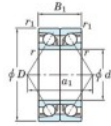

Deep groove ball bearing single row 7219-DB-FY-JTEKT - 7219-DB-FY-JTEKT

<https://www.123bearing.eu/bearing-housing/deep-groove-bearing/single-row/7219-db-fy-jtekt>

Boundary dimensions

Bearing No.	Boundary dimensions(mm)					Basic load ratings(kN)		Fatigue load limit(kN)	factor	Limiting speeds(min-1)
	d	D	B	r1(mm)	r(mm)	Cr	Cor	lim		
7219DB FY	95	170	64	2.1	1.1	248	207	11	-	3500

PRODUCT FEATURES

Brand	JTEKT
N° Ean13	3616060647634
Inside diameter	95 mm
Inside diameter	3.74" inch
Outside diameter	170 mm
Outside diameter	6.693" inch
Thickness	64 mm
Thickness	2.52" inch
Limiting speed	3500 rpm
Dynamic load	248 kN
Static load	207 kN
Packaging	1

contact@123bearing.eu

+33 359 36 04 90

CRT4 de Lesquin 60 Rue Du Haut De Sainghin 59273 Fretin FRANCE